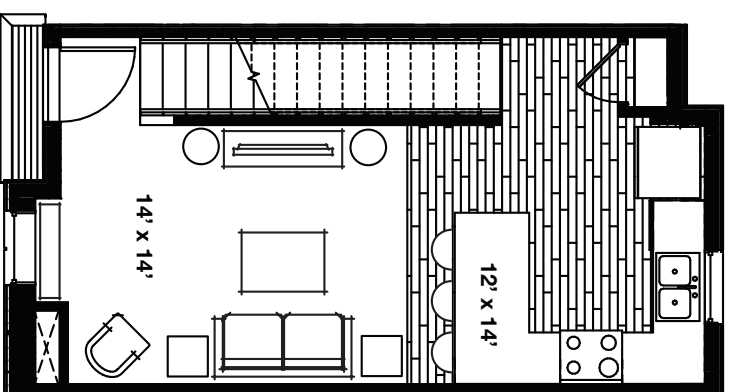

Azure Place

Lisa Spencer
Sales Associate
(385) 549-3110

Janie Mathis
New Home Specialist
(801) 456-2476

The Klein - 1 bed | 1 bath | 1-car garage | 907 Total SF

Adventurous souls get ready to fall in love with the Klein. This three-story home is perfect for your on-the-go lifestyle. An entryway off the garage is the perfect spot to receive guests and let the worries of your day melt away. The staircase will lead to an open great room that seamlessly flows from living room to dining room to kitchen. Creating the perfect gathering space to start or end a night on the town with your friends. At the end of your adventures the third floor offers you a private haven featuring a beautiful primary suite and laundry that will allow you to recharge in comfort.

garbctthomes.com

(801) 396-9882

Azure Place

Lisa Spencer
Sales Associate
(385) 549-3110

Janie Mathis
New Home Specialist
(801) 456-2476

The Klein - 1 bed | 1 bath | 1-car garage | 907 Total SF

*Floorplans and renderings are conceptual drawings and may vary from actual plans and homes as built. Options and features may not be available on all homes and are subject to change without notice. Dimensions are approximate. Actual homes may vary from photos and/or drawings which may show upgrades and may not represent the lowest-priced homes in the community. 10/12/23