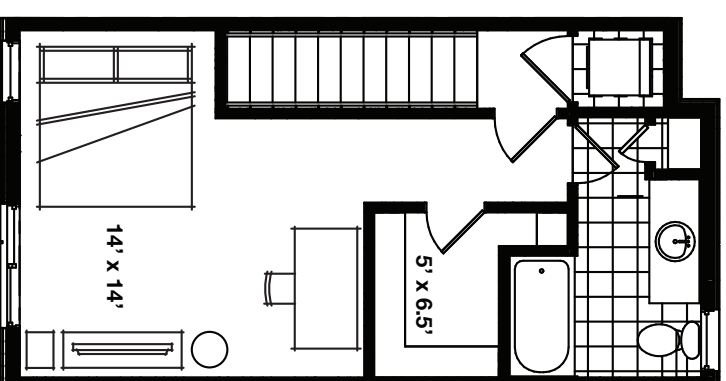

Azure Place

Lisa Spencer
Sales Associate
(385) 549-3110

Janie Mathis
New Home Specialist
(801) 456-2476

The Klein - 1 bed | 1 bath | 1-car garage | 907 Total SF

Adventurous souls get ready to fall in love with the Klein. This three-story home is perfect for your on-the-go lifestyle. An entryway off the garage is the perfect spot to receive guests and let the worries of your day melt away. The staircase will lead to an open great room that seamlessly flows from living room to dining room to kitchen. Creating the perfect gathering space to start or end a night on the town with your friends. At the end of your adventures the third floor offers you a private haven featuring a beautiful primary suite and laundry that will allow you to recharge in comfort.

garbctthomes.com

(801) 396-9882

Azure Place

Lisa Spencer
Sales Associate
(385) 549-3110

Janie Mathis
New Home Specialist
(801) 456-2476

The Klein - 1 bed | 1 bath | 1-car garage | 907 Total SF

*Floorplans and renderings are conceptual drawings and may vary from actual plans and homes as built. Options and features may not be available on all homes and are subject to change without notice. Dimensions are approximate. Actual homes may vary from photos and/or drawings which may show upgrades and may not represent the lowest-priced homes in the community. 10/12/23