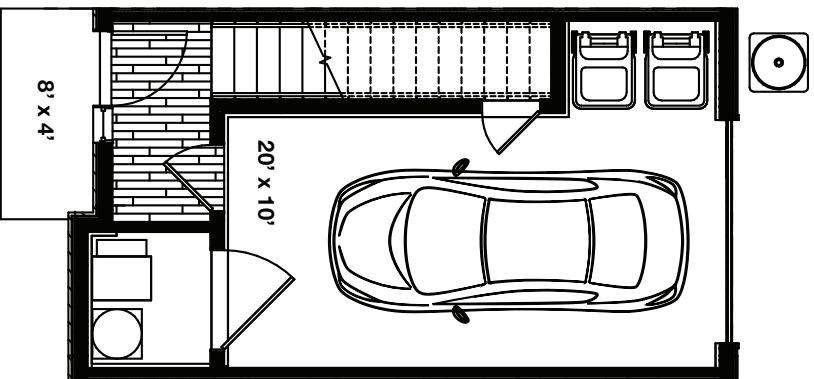

garbctthomes.com

(801) 396-9882

Azure Place

Lisa Spencer
Sales Associate
(385) 549-3110

Janie Mathis
New Home Specialist
(801) 456-2476

The Klein - 1 bed | 1 bath | 1-car garage | 907 Total SF

*Floorplans and renderings are conceptual drawings and may vary from actual plans and homes as built. Options and features may not be available on all homes and are subject to change without notice. Dimensions are approximate. Actual homes may vary from photos and/or drawings which may show upgrades and may not represent the lowest-priced homes in the community. 10/12/23